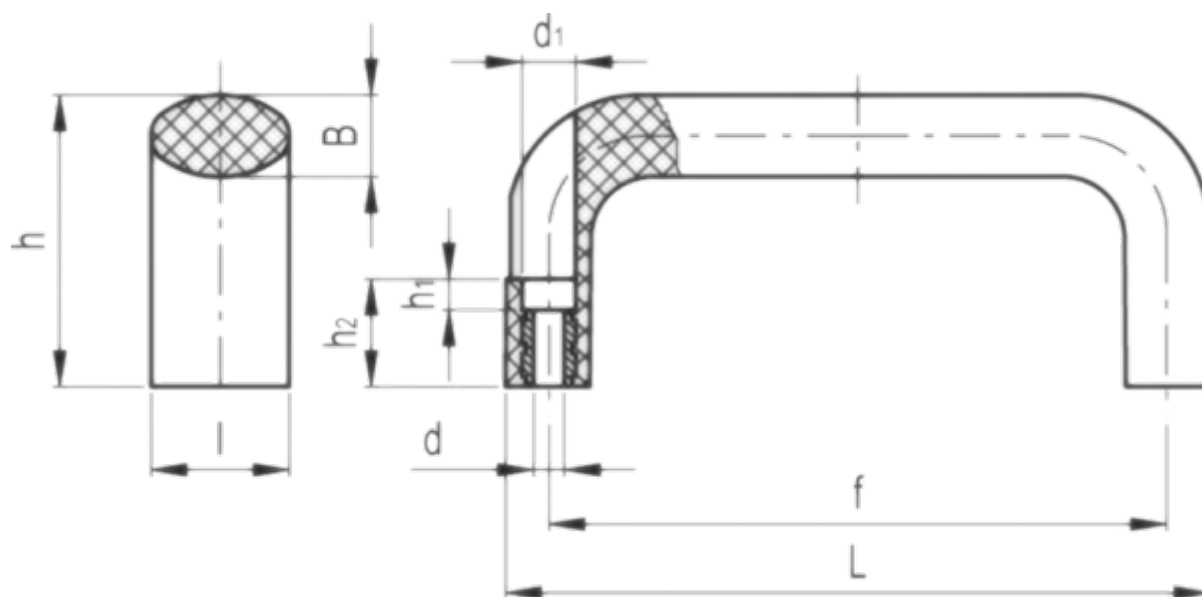

Data Sheet

Article number: 2304137351
Description: E+G Handle
M.643 FM/200 B-6

Measures

B = 16	h2 = 21
d = 6.4	l = 27
d1 = 10.5	L = 196
f = 179±1	L1 = 11
F1 = 1900	L2 = 13
F2 = 1900	Weight in (g) = 89
h = 57	
h1 = 6	